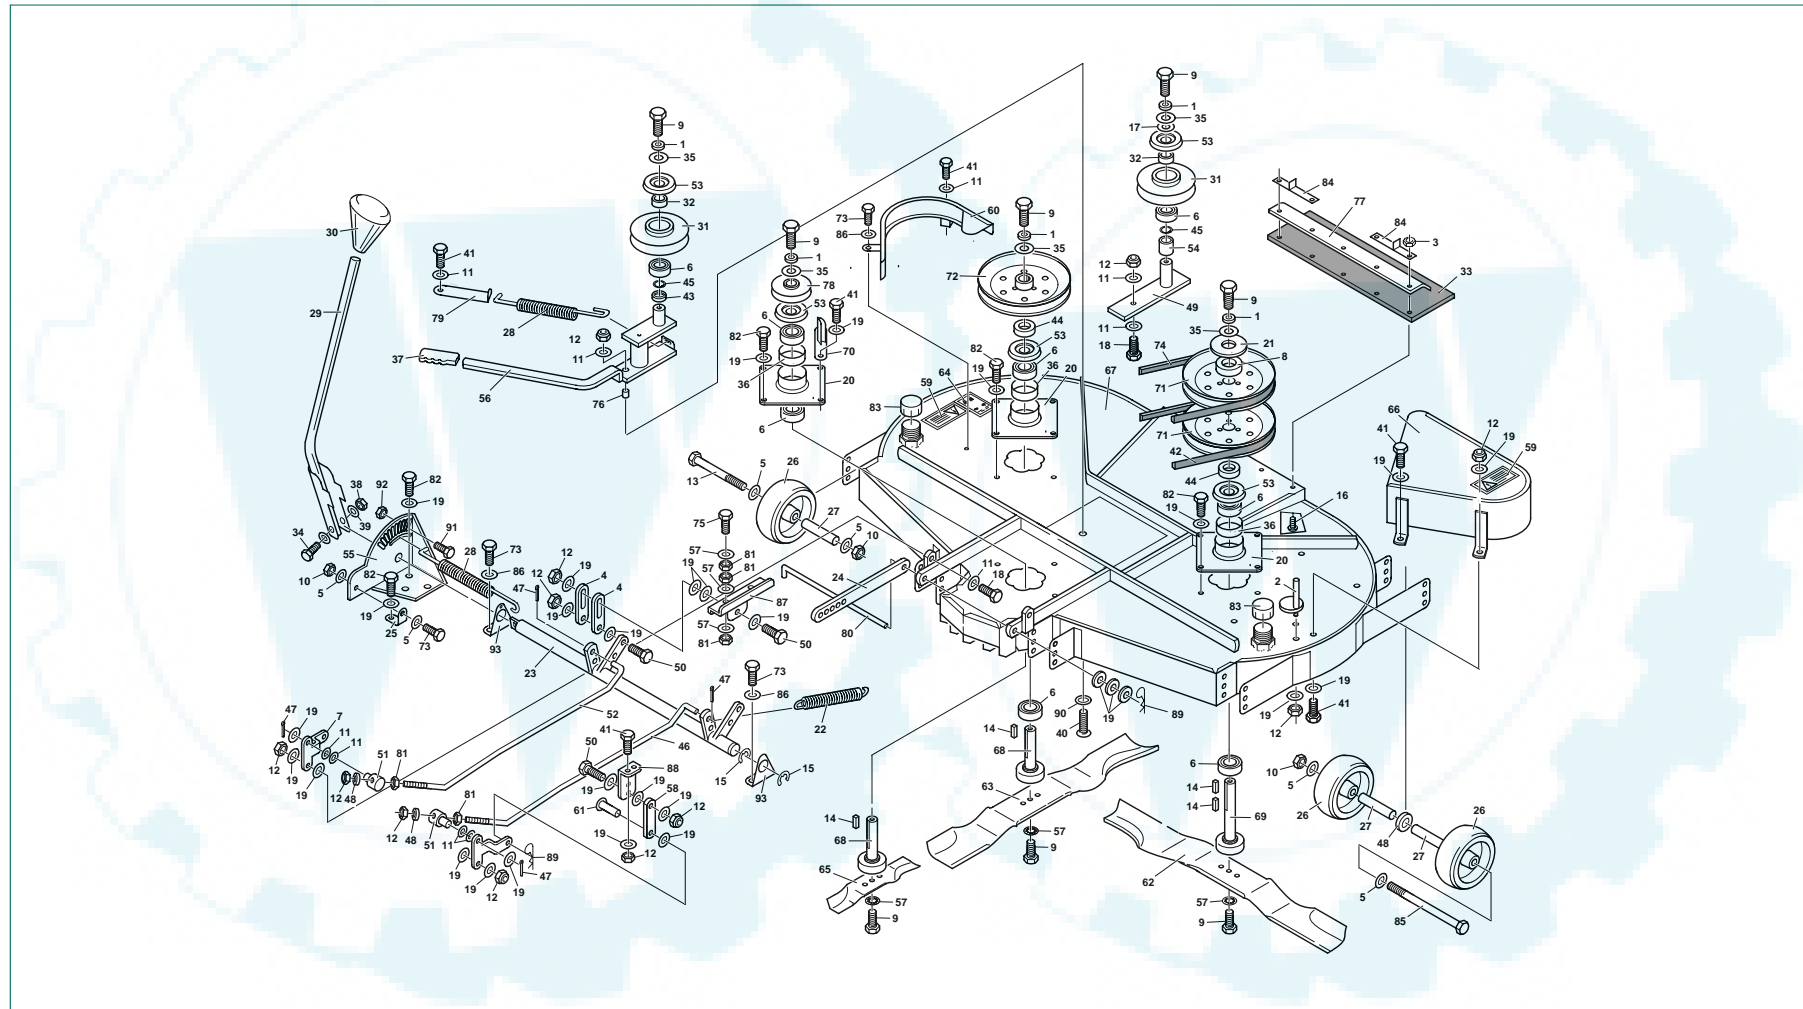

Westwood

# 48" (122cm) Contra-Rotating Cutter Deck

THE BEST OF BRITISH ENGINEERING